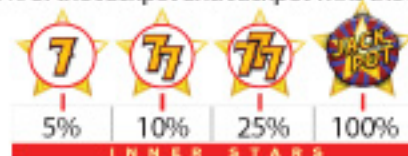

CONTACT: JIM CASE
317-448-6099

DATE: _____

DEALER: _____

CUSTOMER: _____

ORDER # _____